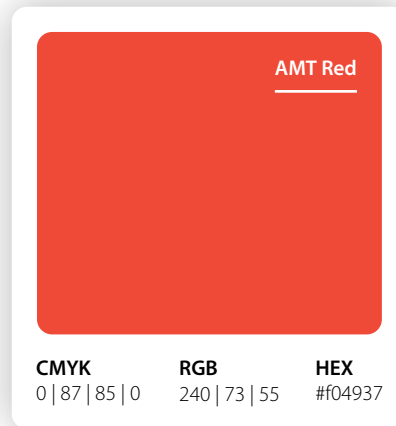

Do not **change** the logo's orientation

Do not **distort** the logo

AMT brand colours

AMT primary colour

AMT's primary colour is teal.

Teal should be used with the specific CMYK, RGB and HEX breakdowns shown.

Teal is used to identify the AMT brand.

AMT secondary colours

AMT's secondary colours are purple, red, orange, green, dark grey and light grey.

These colours can only be used as highlights in infographics, or when a variety of colours are required to achieve hierarchy.