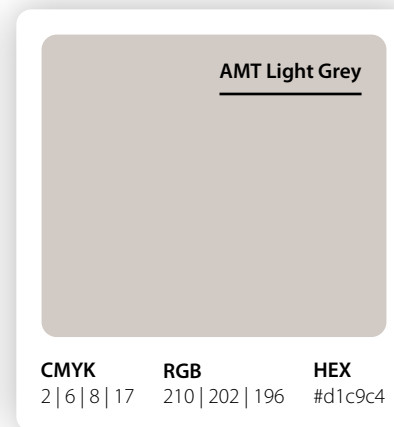

Do not **change** the logo's orientation

Do not **distort** the logo

AMT brand colours

AMT primary colour

AMT's primary colour is teal.

Teal should be used with the specific CMYK, RGB and HEX breakdowns shown.

Teal is used to identify the AMT brand.

AMT secondary colours

AMT's secondary colours are purple, red, orange, green, dark grey and light grey.

These colours can only be used as highlights in infographics, or when a variety of colours are required to achieve hierarchy.

They should be used with the specific CMYK, RGB and HEX breakdowns shown.

AMT fonts

AMT fonts

AMT's primary font is Myriad Pro.

The Myriad Pro font family is available in 16 weights and two styles (roman and italic). Use italics sparingly to make sure is accessible.

Condensed

Condensed Italic

Bold Condensed

Bold Condensed Italic

Black Condensed

Black Condensed Italic

Light

Light Italic